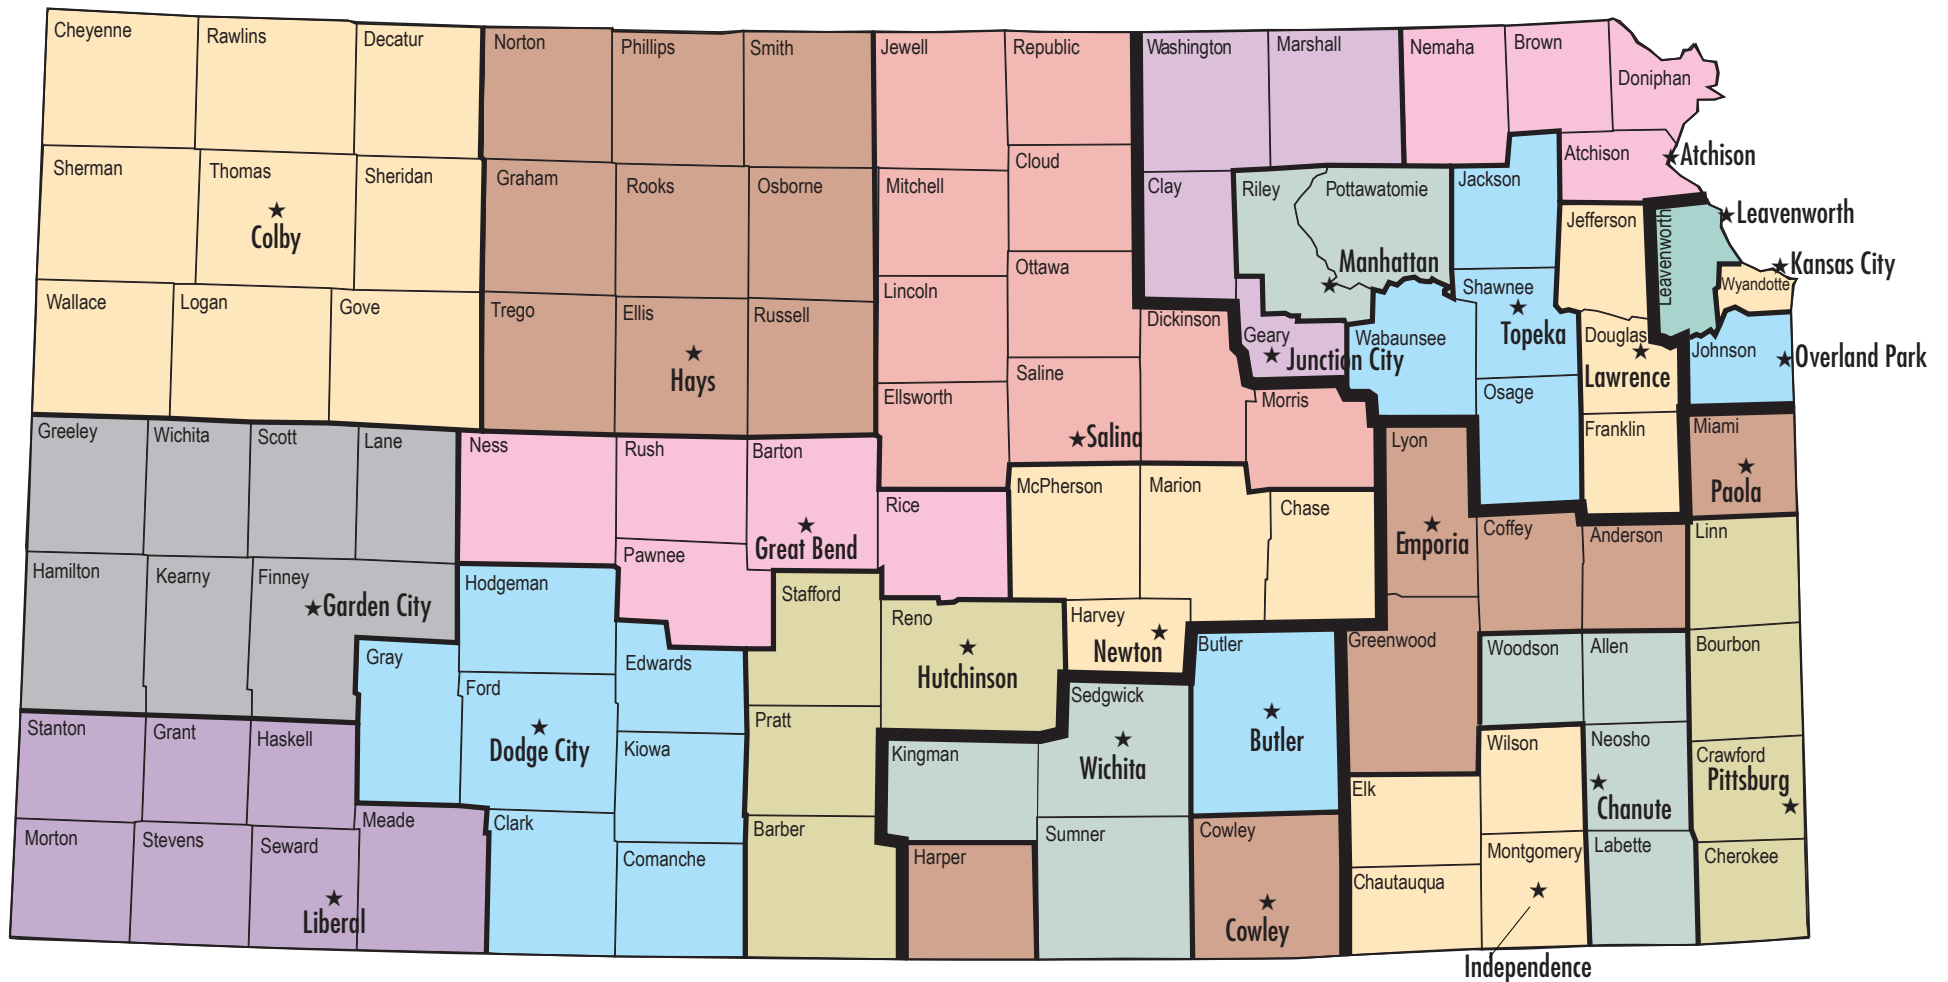

Counties served by Kansas Workforce Centers

Local Areas

AREA 1 Workforce Center County Served	
Dodge City	Clark Comanche Edwards Ford Gray Hodgeman Kiowa
Garden City	Finney Greeley Hamilton Kearney Lane Scott Wichita
Great Bend	Barton Ness Pawnee Rice Rush
Colby	Cheyenne Decatur Gove Logan Rawlins Sheridan Sherman Thomas Wallace
Hays	Ellis Graham Norton Osborne Phillips Rooks Russell Smith Trego
Hutchinson	Barber Pratt Reno Stafford

Liberal	Grant Haskell Meade Morton Seward Stanton Stevens
Newton	Chase Harvey McPherson Marion
Salina	Cloud Dickinson Ellsworth Jewell Lincoln Mitchell Morris Ottawa Republic Saline

AREA 2 Workforce Center County Served	
Atchison	Atchison Brown Doniphan Nemaha
Junction City	Clay Geary Marshall Washington
Lawrence	Douglas Franklin Jefferson
Manhattan	Pottawatomie Riley
Topeka	Jackson Osage Shawnee Wabaunsee

AREA 3 Workforce Center County Served	
Kansas City	Wyandotte
Leavenworth	Leavenworth
Overland Park	Johnson

AREA 4 Workforce Center County Served	
Cowley County	Cowley Harper
Butler County	Butler
Wichita	Kingman Sumner Sedgwick

AREA 5 Workforce Center County Served	
Chanute	Allen Labette Neosho Woodson
Emporia/Paola	Anderson (Paola) Coffey Greenwood Lyon Miami (Paola)
Independence	Elk Chautauqua Montgomery Wilson
Pittsburg	Bourbon Cherokee Crawford Linn