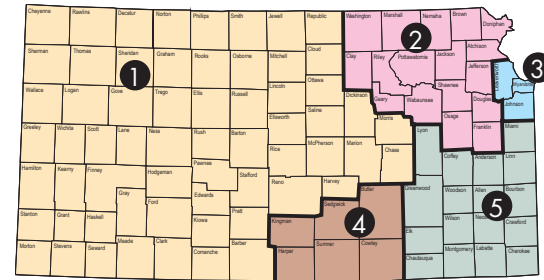

Counties served by Kansas Workforce Centers

Local Areas

AREA 1 Workforce Center County Served	
Dodge City	Clark Comanche Edwards Ford Gray Hodgeman Kiowa
Garden City	Finney Greeley Hamilton Kearney Lane Scott Wichita
Great Bend	Barton Ness Pawnee Rice Rush
Colby	Cheyenne Decatur Gove Logan Rawlins Sheridan Sherman Thomas Wallace
Hays	Ellis Graham Norton Osborne Phillips Rooks Russell Smith Trego
Hutchinson	Barber Pratt Reno Stafford

Liberal	Grant Haskell Meade Morton Seward Stanton Stevens
Newton	Chase Harvey McPherson Marion
Salina	Cloud Dickinson Ellsworth Jewell Lincoln Mitchell Morris Ottawa Republic Saline

AREA 2 Workforce Center County Served	
Atchison	Atchison Brown Doniphan Nemaha
Junction City	Clay Geary Marshall Washington
Lawrence	Douglas Franklin Jefferson
Manhattan	Pottawatomie Riley
Topeka	Jackson Osage Shawnee Wabaunsee

AREA 3 Workforce Center County Served	
Kansas City	Wyandotte
Leavenworth	Leavenworth
Overland Park	Johnson

AREA 4 Workforce Center County Served	
Cowley County	Cowley Harper
Butler County	Butler
Wichita	Kingman Sumner Sedgwick

AREA 5 Workforce Center County Served	
Chanute	Allen Labette Neosho Woodson
Emporia/Paola	Anderson (Paola) Coffey Greenwood Lyon Miami (Paola)
Independence	Elk Chautauqua Montgomery Wilson
Pittsburg	Bourbon Cherokee Crawford Linn